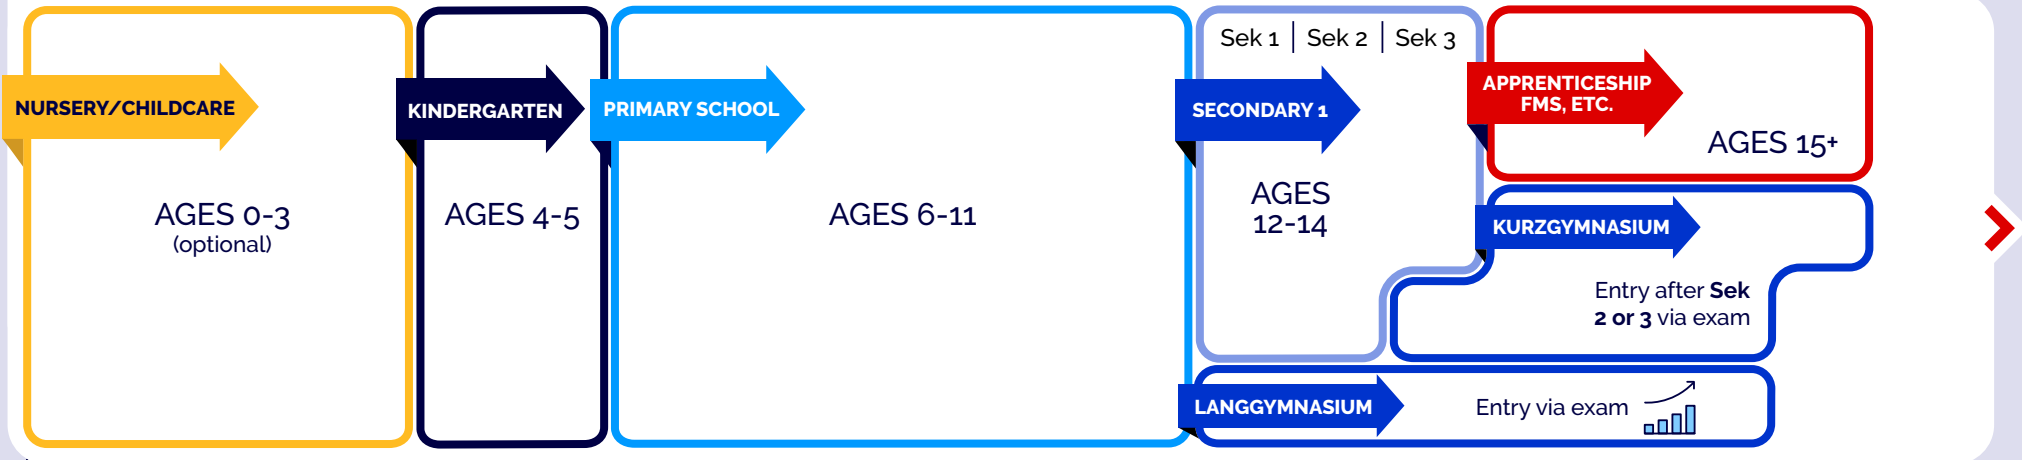

Overview of ISZN and Zurich Local School Phases

- Nursery/Childcare
- Kindergarten
- Primary School
- Secondary 1
- University Pathways
- Vocational Pathways

Age 0 1 2 3 4 5 6 7 8 9 10 11 12 13 14 15 16 17 18 19

Zurich Local School Stages

Transferring to ISZN Students may transfer at any time, although common transition points are:

- After Local Primary
- After Sek 2
- After Sek 3
- Directly to A-Levels

ISZN School Stages

SWISS & INTERNATIONAL UNIVERSITY ACCESS

Ages are average age of entry, entry can shift by birthdate cut-off and transition decisions. Admissions criteria apply.