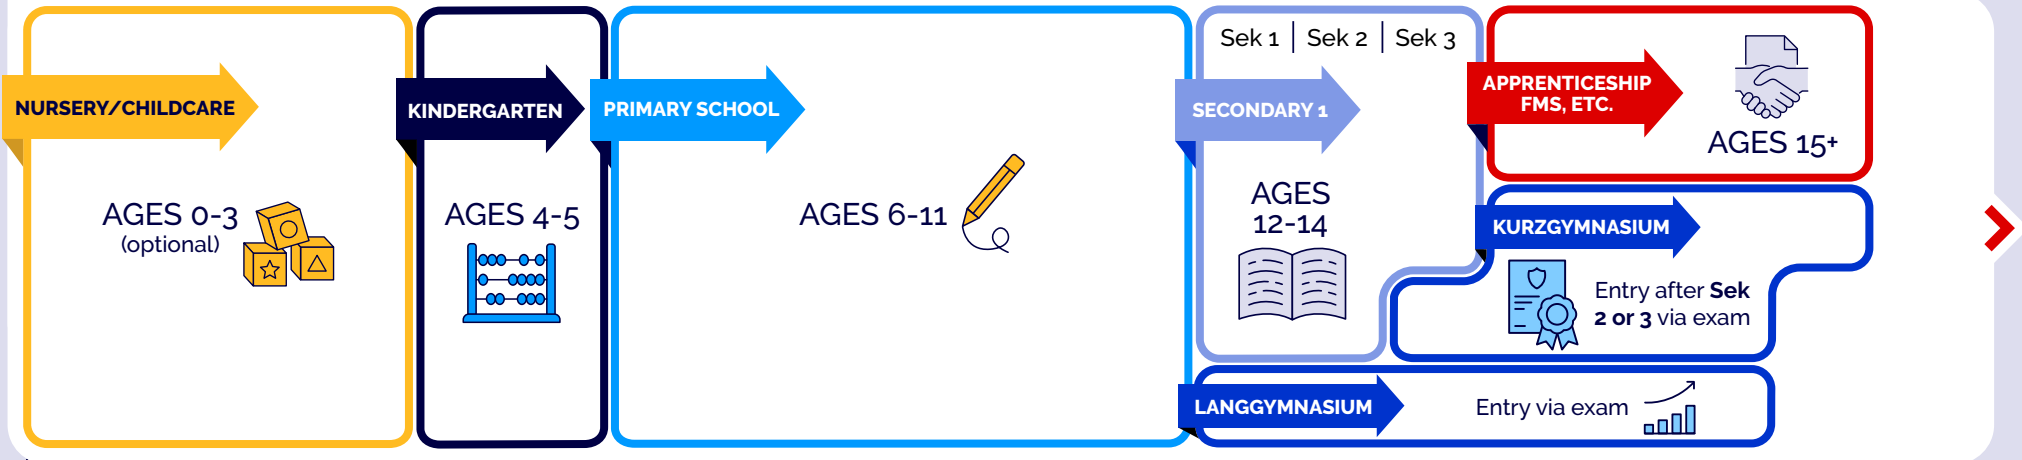

Overview of ISZN and Zurich Local School Phases

- Nursery/Childcare
- Kindergarten
- Primary School
- Secondary 1
- University Pathways
- Vocational Pathways

Age 0 1 2 3 4 5 6 7 8 9 10 11 12 13 14 15 16 17 18 19

Zurich Local School Stages

Transferring to ISZN Students may transfer at any time, although common transition points are:

- After Local Primary
- After Sek 2
- After Sek 3
- Directly to A-Levels

ISZN School Stages